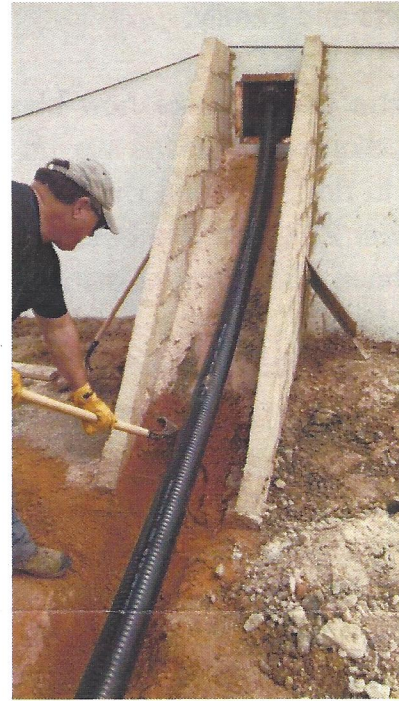

Project Update

Nate has returned from the studio upgrade project in Venezuela. He was surprised to find a group of men from among TWR supporters in Venezuela presenting themselves ready to work. They gutted the main control room for the recording studio in Maracay. This involved removing racks of outdated equipment, seemingly miles of wiring and old fixed studio furniture. Under Nate's direction, they rewired the control room and studio for the power and network needed for the new system.

Bonaire Power Upgrade Project

Following up on the work completed in the new antenna tuning unit houses at the Bonaire transmitter site, we have now laid the new feed lines in the field. As God provides the funds, we move on to the next phase of the installation. When complete, the Bonaire transmitter site will be the most powerful station in the hemisphere